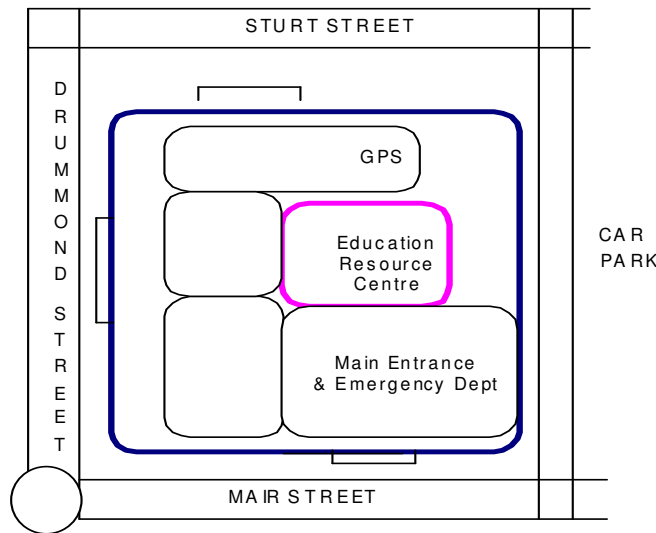

**DIRECTIONS
TO THE
EDUCATION RESOURCE CENTRE
Base Hospital-Drummond Street Nth, Ballarat
Ballarat Health Services**

← MELBOURNE ADELAIDE →

Enter through the Mair Street Main Entrance, go past the Information desk and the lifts, turn left and follow the red line to the top of the passage and turn right then turn left. The Education Resource Centre is on your right.

Early Bird car parking available-\$2 gold coin required.